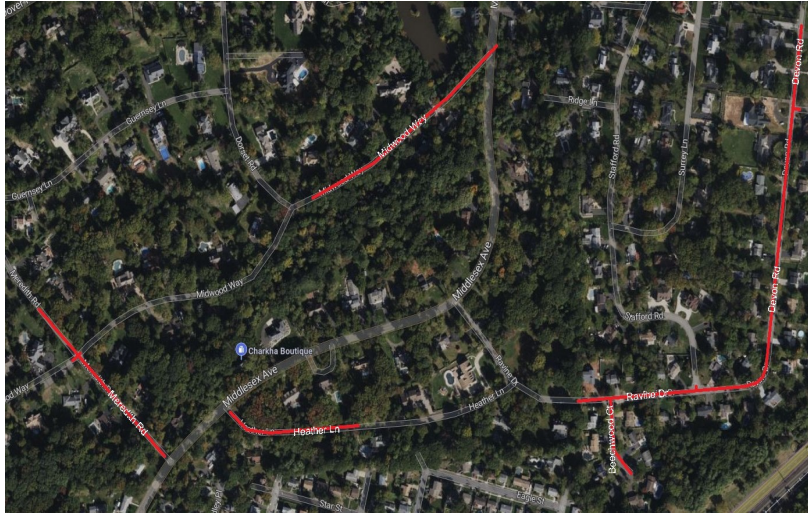

Pipeline Replacement Project

Project map, affected streets highlighted in red (above)

DEVON ROAD AND MIDWOOD WAY

Elizabethtown Gas is improving our natural gas pipeline system that provides safe, reliable, affordable natural gas to more than 300,000 customers across northern New Jersey.

City: Colonia **County:** Middlesex

Streets Directly Affected

Beechwood Court
Devon Road
Heather Lane
Lynn Way
Meredith Road
Midwood Way
Ravine Drive
Stafford Road

Project Scope

Replacing and upgrading natural gas infrastructure including: