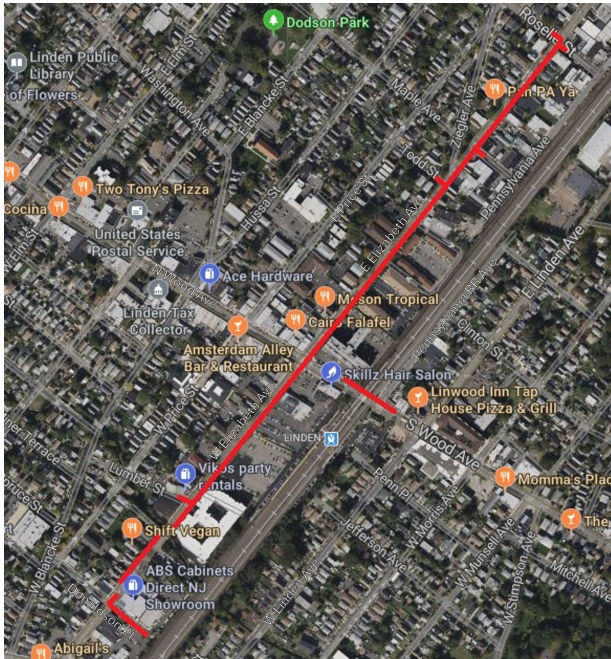

Pipeline Replacement Project

Project map, affected streets highlighted in red (above)

E. AND W. ELIZABETH AVENUE

Elizabethtown Gas is improving our natural gas pipeline system that provides safe, reliable, affordable natural gas to more than 300,000 customers across northern New Jersey.

City: Linden County: Union

Streets Directly Affected

Donaldson Place
E. Elizabeth Avenue
Lumber Street
Maple Avenue
N. Wood Avenue
Roselle Street
S. Wood Avenue
Todd Street
W. Elizabeth Avenue
Ziegler Avenue

Ciudad: Linden **Condado:** Union

Calles afectadas directamente

Donaldson Place
E. Elizabeth Avenue
Lumber Street
Maple Avenue
N. Wood Avenue
Roselle Street
S. Wood Avenue
Todd Street
W. Elizabeth Avenue
Ziegler Avenue