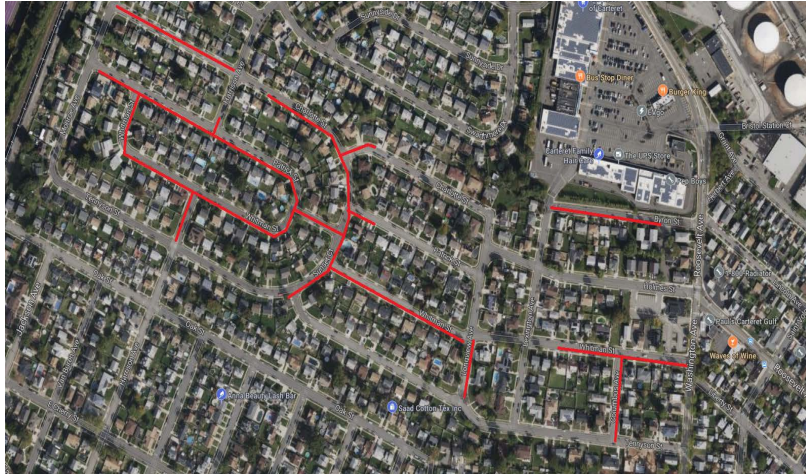

Pipeline Replacement Project

Project map, affected streets highlighted in red (above)

PATRICK STREET AND CHARLOTTE STREET

Elizabethtown Gas is improving our natural gas pipeline system that provides safe, reliable, affordable natural gas to more than 300,000 customers across northern New Jersey.

The work in this neighborhood is part of the company's ongoing pipeline replacement program to replace aging natural gas mains and services with new, durable plastic. In many cases, gas meters will be relocated from the inside of homes and businesses to the outside. Relocating the gas meter outside provides enhanced safety and reliability, easier access to gas meters in the event of an emergency or natural disaster, and additional convenience in meter maintenance without the need for customers to be present.

City: Carteret **County:** Middlesex

Streets Directly Affected

Byron Street
Charlotte Street
Columbus Avenue
Harrison Avenue
Lexington Avenue
Longview Avenue
Patrick Street
Sunset Court
Washington Avenue
Whitman Street

Ciudad: Carteret **Condado:** Middlesex

Calles afectadas directamente

Byron Street
Charlotte Street
Columbus Avenue
Harrison Avenue
Lexington Avenue
Longview Avenue
Patrick Street
Sunset Court
Washington Avenue
Whitman Street