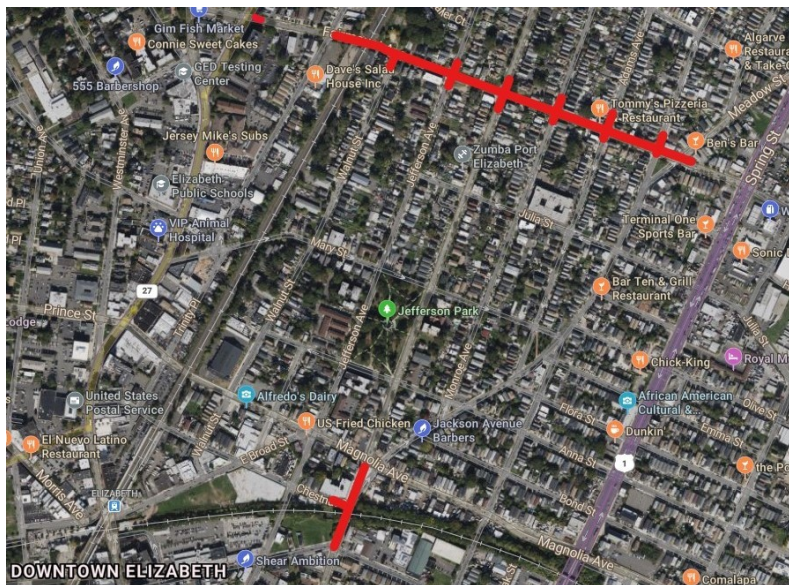

Proyecto de reemplazo de tuberías

Mapa del proyecto, calles afectadas resaltadas en rojo (arriba)

FAIRMOUNT AVENUE

Elizabethtown Gas está mejorando el sistema de tuberías de gas natural que suministra gas natural seguro, confiable y económico a más de 300,000 clientes en todo el norte del estado de New Jersey.

El trabajo que habrá de realizarse en el vecindario forma parte del programa continuo de reemplazo de tuberías de la compañía para sustituir las tuberías principales y de servicios de gas antiguas por nuevas tuberías de material plástico más duraderas. En muchos casos, los medidores de gas se retirarán del interior de las viviendas y negocios para reubicarlos en el exterior. La reubicación del medidor de gas en el exterior proporciona mayor seguridad y confiabilidad, un acceso más fácil a los medidores en caso de emergencia o desastre natural, y mayor comodidad en el mantenimiento de los medidores sin necesidad de que los clientes estén presentes.

Nuestro compromiso

Nos esforzamos por utilizar prácticas de construcción que reducen al mínimo las molestias a los propietarios de viviendas y negocios porque entendemos que su tiempo es valioso. Valoramos su paciencia y le agradecemos que nos permita ofrecerle un servicio de gas natural seguro, confiable y económico.

Ciudad: Elizabeth **Condado:** Union

Calles afectadas directamente

Adams Avenue
Chestnut Street
Fairmount Avenue
Jackson Avenue
Jefferson Avenue
Madison Avenue
Monroe Avenue
Walnut Street

Alcance del proyecto

Reemplazo y mejora de la infraestructura de gas natural, que incluye:

- Reemplazo de tuberías de gas antiguas por nuevas tuberías de material plástico más duraderas.
- Retiro de los medidores de gas del interior de las casas y negocios para instalarlos en el exterior, y reemplazo de las líneas de servicio desde la tubería principal de gas en la calle hasta el edificio.

¿Actualmente no es cliente de Elizabethtown Gas?

¡Es el momento de considerar hacer el cambio a gas natural para su hogar o negocio!

Determine sus ahorros potenciales con nuestra calculadora de ahorro de calefacción para el hogar en elizabethtowngas.com/switch o llame al **844.886.8488** para hablar con un representante que puede ayudarlo a encaminarse hacia el ahorro de energía.

INFORMACIÓN DEL PROYECTO

Hotline: 866.767.5558

Correo electrónico: etgprojects@sjindustries.com

elizabethtowngas.com/neighborhood