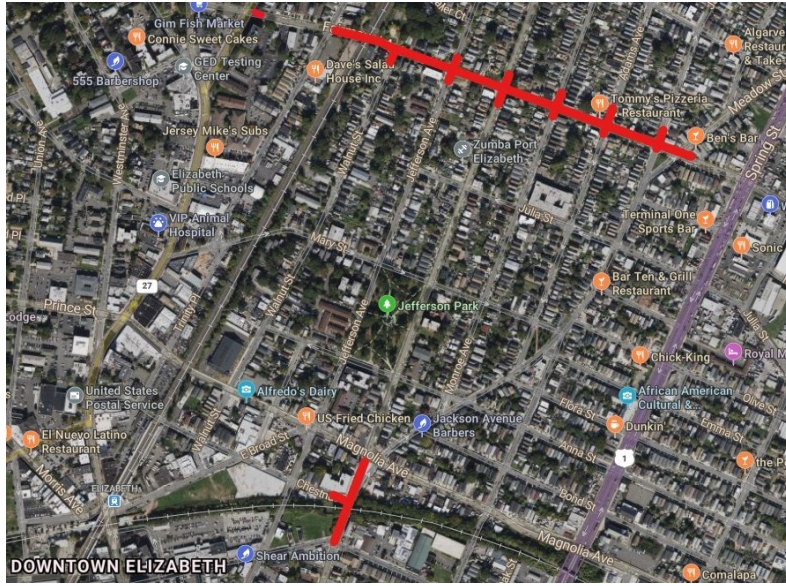

Pipeline Replacement Project

Project map, affected streets highlighted in red (above)

FAIRMOUNT AVENUE

Elizabethtown Gas is improving our natural gas pipeline system that provides safe, reliable, affordable natural gas to more than 300,000 customers across northern New Jersey.

The work in this neighborhood is part of the company's ongoing pipeline replacement program to replace aging natural gas mains and services with new, durable plastic. In many cases, gas meters will be relocated from the inside of homes and businesses to the outside. Relocating the gas meter outside provides enhanced safety and reliability, easier access to gas meters in the event of an emergency or natural disaster, and additional convenience in meter maintenance without the need for customers to be present.

City: Elizabeth

County: Union

Streets Directly Affected

Adams Avenue
Chestnut Street
Fairmount Avenue
Jackson Avenue
Jefferson Avenue
Madison Avenue
Monroe Avenue
Walnut Street

Project Scope

Replacing and upgrading natural gas infrastructure including:

Ciudad: Elizabeth **Condado:** Union

Calles afectadas directamente

Adams Avenue
Chestnut Street
Fairmount Avenue
Jackson Avenue
Jefferson Avenue
Madison Avenue
Monroe Avenue
Walnut Street

Alcance del proyecto