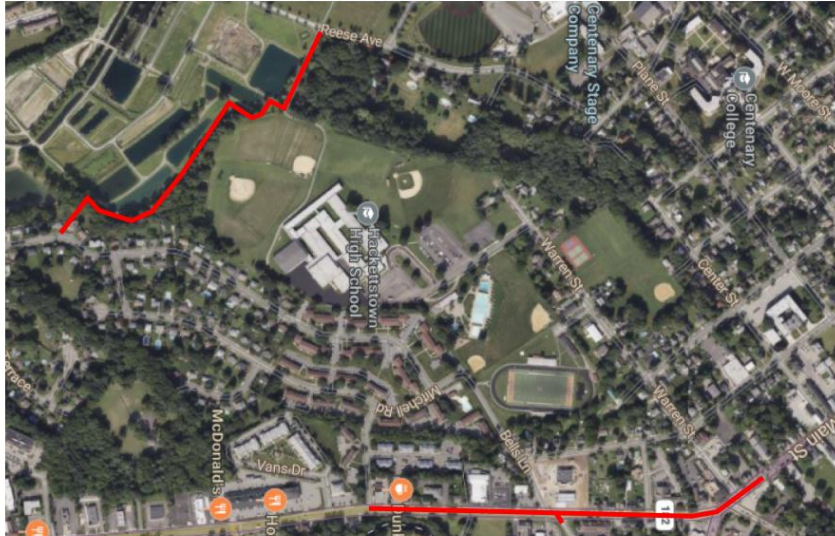

Pipeline Replacement Project

Project map, affected streets highlighted in red (above)

MOUNTAIN AVENUE

Elizabethtown Gas is improving our natural gas pipeline system that provides safe, reliable, affordable natural gas to more than 300,000 customers across northern New Jersey.

City: Hackettstown **County:** Warren

Streets Directly Affected

Hatchery Road
Main Street
Mitchell Road
Mountain Avenue
Victoria Lane

Project Scope

Replacing and upgrading natural gas infrastructure including: