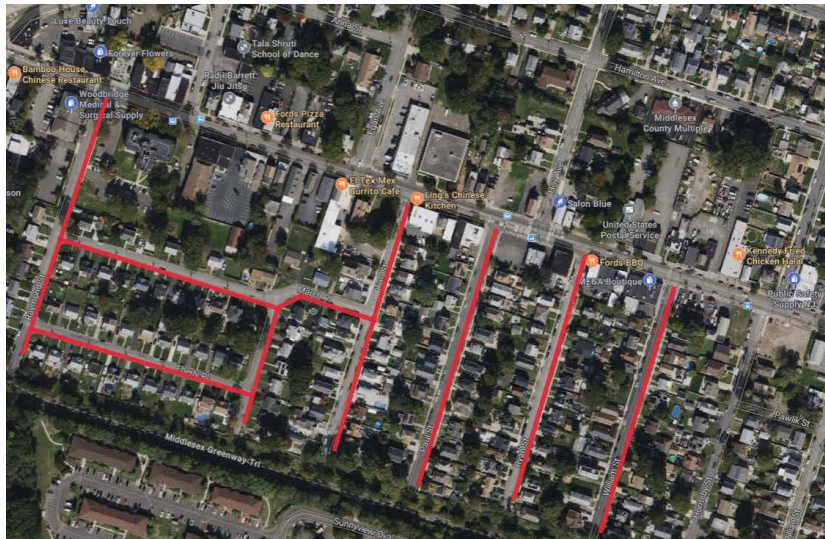

Pipeline Replacement Project

Project map, affected streets highlighted in red (above)

RAYMOND STREET AND RYAN STREET

Elizabethtown Gas is improving our natural gas pipeline system that provides safe, reliable, affordable natural gas to more than 300,000 customers across northern New Jersey.

The work in this neighborhood is part of the company's ongoing pipeline replacement program to replace aging natural gas mains and services with new, durable plastic. In many cases, gas meters will be relocated from the inside of homes and businesses to the outside. Relocating the gas meter outside provides enhanced safety and reliability, easier access to gas meters in the event of an emergency or natural disaster, and additional convenience in meter maintenance without the need for customers to be present.

City: Ford

County: Middlesex

Streets Directly Affected

Eberly Place
Ling Street
March Place
New Brunswick Avenue
Paul Street
Raymond Street
Ryan Street
Wagner Street
William Street

Project Scope

Replacing and upgrading natural gas infrastructure including: