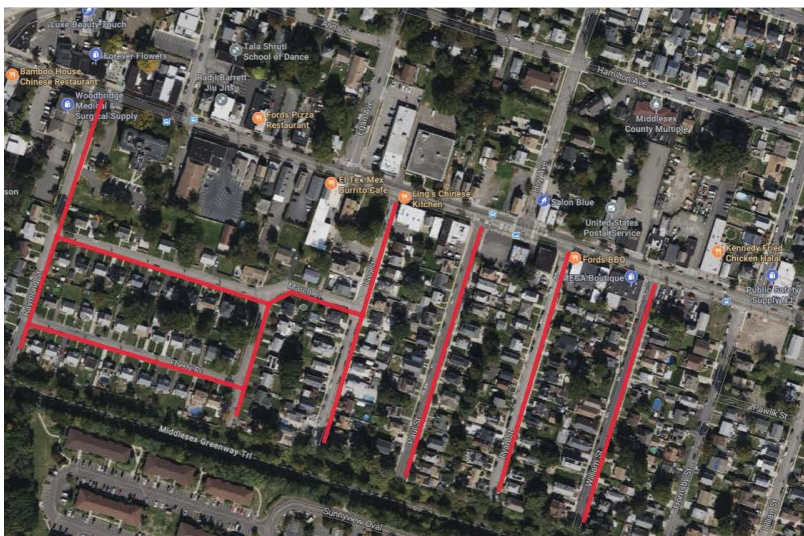

Proyecto de reemplazo de tuberías

Mapa del proyecto, calles afectadas resaltadas en rojo (arriba)

RAYMOND STREET Y RYAN STREET

Elizabethtown Gas está mejorando el sistema de tuberías de gas natural que suministra gas natural seguro, confiable y económico a más de 300,000 clientes en todo el norte del estado de New Jersey.

El trabajo que habrá de realizarse en el vecindario forma parte del programa continuo de reemplazo de tuberías de la compañía para sustituir las tuberías principales y de servicios de gas antiguas por nuevas tuberías de material plástico más duraderas. En muchos casos, los medidores de gas se retirarán del interior de las viviendas y negocios para reubicarlos en el exterior.

La reubicación del medidor de gas en el exterior proporciona mayor seguridad y confiabilidad, un acceso más fácil a los medidores en caso de emergencia o desastre natural, y mayor comodidad en el mantenimiento de los medidores sin necesidad de que los clientes estén presentes.

Nuestro compromiso

Nos esforzamos por utilizar prácticas de construcción que reducen al mínimo las molestias a los propietarios de viviendas y negocios porque entendemos que su tiempo es valioso. Valoramos su paciencia y le agradecemos que nos permita ofrecerle un servicio de gas natural seguro, confiable y económico.

Ciudad: Fords **Condado:** Middlesex

Calles afectadas directamente

Eberly Place
Ling Street
March Place
New Brunswick Avenue
Paul Street
Raymond Street
Ryan Street
Wagner Street
William Street

Alcance del proyecto

Reemplazo y mejora de la infraestructura de gas natural, que incluye:

- Reemplazo de tuberías de gas antiguas por nuevas tuberías de material plástico más duraderas.
- Retiro de los medidores de gas del interior de las casas y negocios para instalarlos en el exterior, y reemplazo de las líneas de servicio desde la tubería principal de gas en la calle hasta el edificio.

¿Actualmente no es cliente de Elizabethtown Gas?

¡Es el momento de considerar hacer el cambio a gas natural para su hogar o negocio!

Determine sus ahorros potenciales con nuestra calculadora de ahorro de calefacción para el hogar en elizabethtowngas.com/switch o llame al **844.886.8488** para hablar con un representante que puede ayudarlo a encaminarse hacia el ahorro de energía.

INFORMACIÓN DEL PROYECTO

Hotline: 866.767.5558

Correo electrónico: etgprojects@sjindustries.com

elizabethtowngas.com/neighborhood