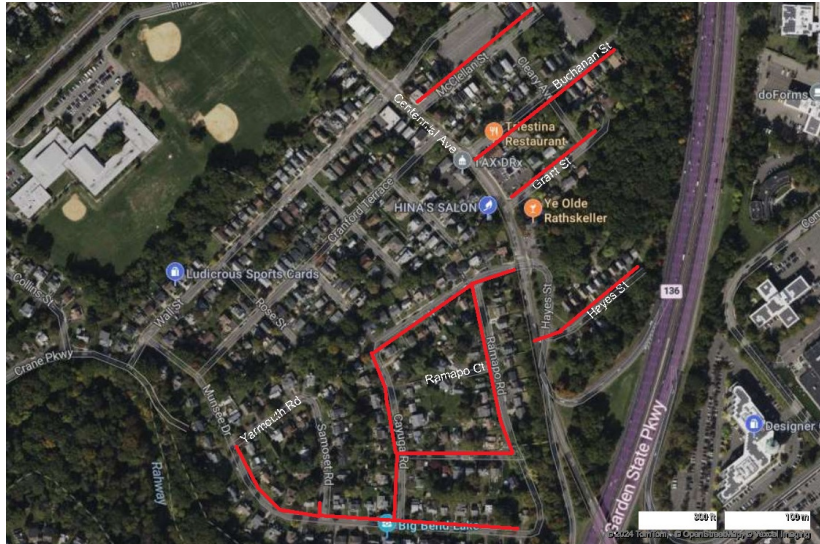

Pipeline Replacement Project

Project map, affected streets highlighted in red (above)

BUCHANAN STREET AND MUNSEE DRIVE

Elizabethtown Gas is improving our natural gas pipeline system that provides safe, reliable, affordable natural gas to more than 300,000 customers across northern New Jersey.

City: Cranford **County:** Union

Streets Directly Affected

- Buchanan Street
- Cayuga Road
- Centennial Avenue
- Grant Street
- Hayes Street
- McClellan Street
- Munsee Drive
- Ramapo Court
- Ramapo Road
- Samoset Road

Ciudad: Cranford **Condado:** Union

Calles afectadas directamente

Buchanan Street
Cayuga Road
Centennial Avenue
Grant Street
Hayes Street
McClellan Street
Munsee Drive
Ramapo Court
Ramapo Road
Samoset Road