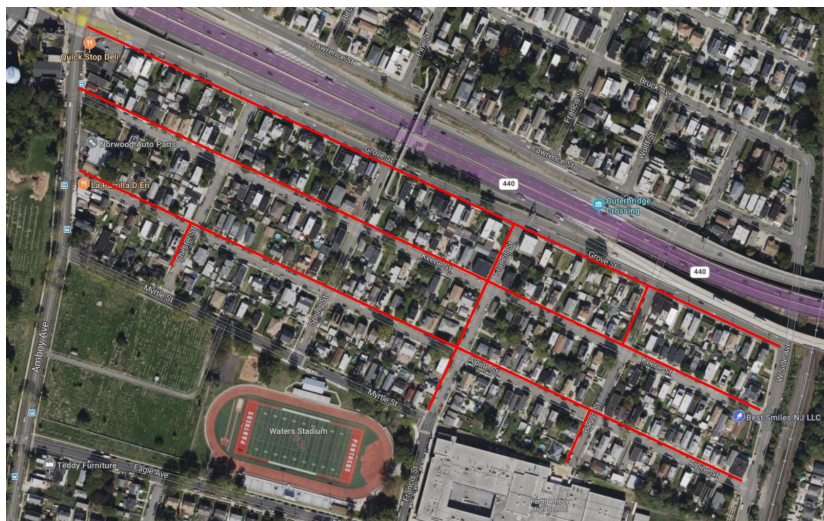

Proyecto de reemplazo de tuberías

Mapa del proyecto, calles afectadas resaltadas en rojo (arriba)

ALPINE STREET Y KEENE STREET

Elizabethtown Gas está mejorando el sistema de tuberías de gas natural que suministra gas natural seguro, confiable y económico a más de 300,000 clientes en todo el norte del estado de New Jersey.

El trabajo que habrá de realizarse en el vecindario forma parte del programa continuo de reemplazo de tuberías de la compañía para sustituir las tuberías principales y de servicios de gas antiguas por nuevas tuberías de material plástico más duraderas. En muchos casos, los medidores de gas se retirarán del interior de las viviendas y negocios para reubicarlos en el exterior. La reubicación del medidor de gas en el exterior proporciona mayor seguridad y confiabilidad, un acceso más fácil a los medidores en caso de emergencia o desastre natural, y mayor comodidad en el mantenimiento de los medidores sin necesidad de que los clientes estén presentes.

Nuestro compromiso

Nos esforzamos por utilizar prácticas de construcción que reducen al mínimo las molestias a los propietarios de viviendas y negocios porque entendemos que su tiempo es valioso. Valoramos su paciencia y le agradecemos que nos permita ofrecerle un servicio de gas natural seguro, confiable y económico.

Ciudad: Perth Amboy **Condado:** Middlesex

Calles afectadas directamente

Alpine Street
Amboy Avenue
Boggs Street
Chester Street
Francis Street
Grove Street
Keene Street
Myrtle Street
Spring Street

Alcance del proyecto

Reemplazo y mejora de la infraestructura de gas natural, que incluye:

- Reemplazo de tuberías de gas antiguas por nuevas tuberías de material plástico más duraderas.
- Retiro de los medidores de gas del interior de las casas y negocios para instalarlos en el exterior, y reemplazo de las líneas de servicio desde la tubería principal de gas en la calle hasta el edificio.

¿Actualmente no es cliente de Elizabethtown Gas?

¡Es el momento de considerar hacer el cambio a gas natural para su hogar o negocio!

Determine sus ahorros potenciales con nuestra calculadora de ahorro de calefacción para el hogar en elizabethtowngas.com/switch o llame al **844.886.8488** para hablar con un representante que puede ayudarlo a encaminarse hacia el ahorro de energía.

INFORMACIÓN DEL PROYECTO

Hotline: 866.767.5558

Correo electrónico: etgprojects@sjindustries.com

elizabethtowngas.com/neighborhood