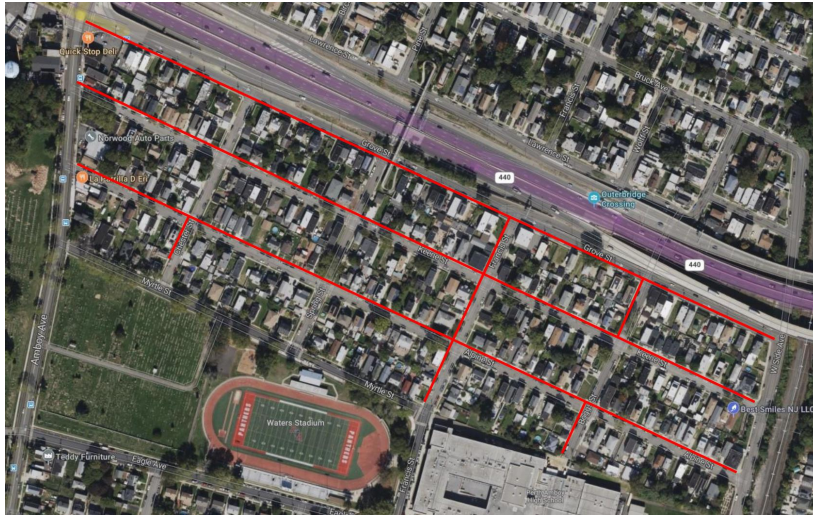

Pipeline Replacement Project

Project map, affected streets highlighted in red (above)

ALPINE STREET AND KEENE STREET

Elizabethtown Gas is improving our natural gas pipeline system that provides safe, reliable, affordable natural gas to more than 300,000 customers across northern New Jersey.

The work in this neighborhood is part of the company's ongoing pipeline replacement program to replace aging natural gas mains and services with new, durable plastic. In many cases, gas meters will be relocated from the inside of homes and businesses to the outside. Relocating the gas meter outside provides enhanced safety and reliability, easier access to gas meters in the event of an emergency or natural disaster, and additional convenience in meter maintenance without the need for customers to be present.