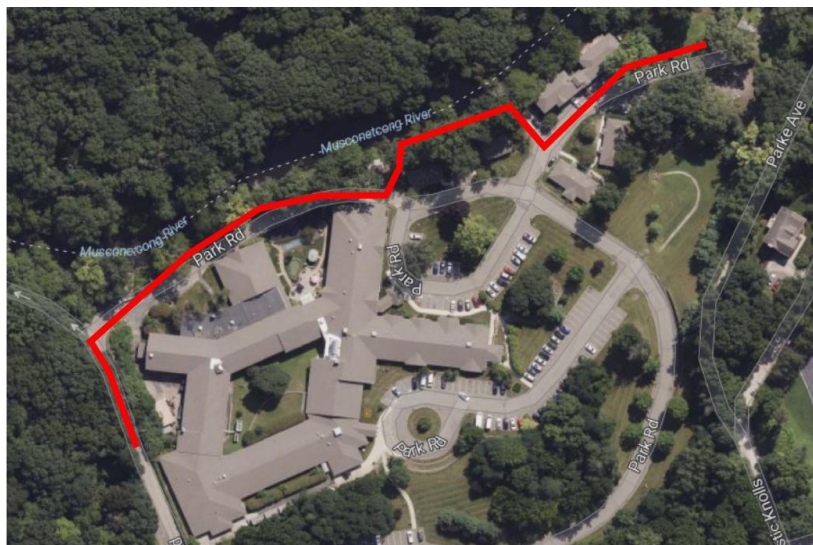

Proyecto de reemplazo de tuberías

Mapa del proyecto, calles afectadas resaltadas en rojo (arriba)

PARK ROAD

Elizabethtown Gas está mejorando el sistema de tuberías de gas natural que suministra gas natural seguro, confiable y económico a más de 300,000 clientes en todo el norte del estado de New Jersey.

El trabajo que habrá de realizarse en el vecindario forma parte del programa continuo de reemplazo de tuberías de la compañía para sustituir las tuberías principales y de servicios de gas antiguas por nuevas tuberías de material plástico más duraderas. En muchos casos, los medidores de gas se retirarán del interior de las viviendas y negocios para reubicarlos en el exterior. La reubicación del medidor de gas en el exterior proporciona mayor seguridad y confiabilidad, un acceso más fácil a los medidores en caso de emergencia o desastre natural, y mayor comodidad en el mantenimiento de los medidores sin necesidad de que los clientes estén presentes.

Nuestro compromiso

Nos esforzamos por utilizar prácticas de construcción que reducen al mínimo las molestias a los propietarios de viviendas y negocios porque entendemos que su tiempo es valioso. Valoramos su paciencia y le agradecemos que nos permita ofrecerle un servicio de gas natural seguro, confiable y económico.

Ciudad: Hackettstown **Condado:** Warren

Calles afectadas directamente

Park Avenue
Park Road
Willow Grove Street

Alcance del proyecto

Reemplazo y mejora de la infraestructura de gas natural, que incluye:

- Reemplazo de tuberías de gas antiguas por nuevas tuberías de material plástico más duraderas.
- Retiro de los medidores de gas del interior de las casas y negocios para instalarlos en el exterior, y reemplazo de las líneas de servicio desde la tubería principal de gas en la calle hasta el edificio.

¿Actualmente no es cliente de Elizabethtown Gas?

¡Es el momento de considerar hacer el cambio a gas natural para su hogar o negocio!

Determine sus ahorros potenciales con nuestra calculadora de ahorro de calefacción para el hogar en elizabethtowngas.com/switch o llame al **844.886.8488** para hablar con un representante que puede ayudarlo a encaminarse hacia el ahorro de energía.

INFORMACIÓN DEL PROYECTO

Hotline: 866.767.5558

Correo electrónico: etgprojects@sjindustries.com

elizabethtowngas.com/neighborhood