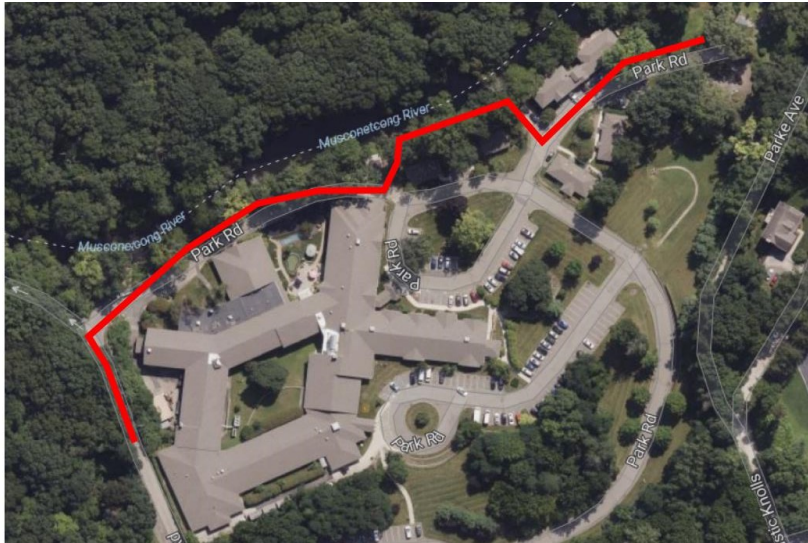

Pipeline Replacement Project

Project map, affected streets highlighted in red (above)

PARK ROAD

Elizabethtown Gas is improving our natural gas pipeline system that provides safe, reliable, affordable natural gas to more than 300,000 customers across northern New Jersey.

The work in this neighborhood is part of the company's ongoing pipeline replacement program to replace aging natural gas mains and services with new, durable plastic. In many cases, gas meters will be relocated from the inside of homes and businesses to the outside. Relocating the gas meter outside provides enhanced safety and reliability, easier access to gas meters in the event of an emergency or natural disaster, and additional convenience in meter maintenance without the need for customers to be present.