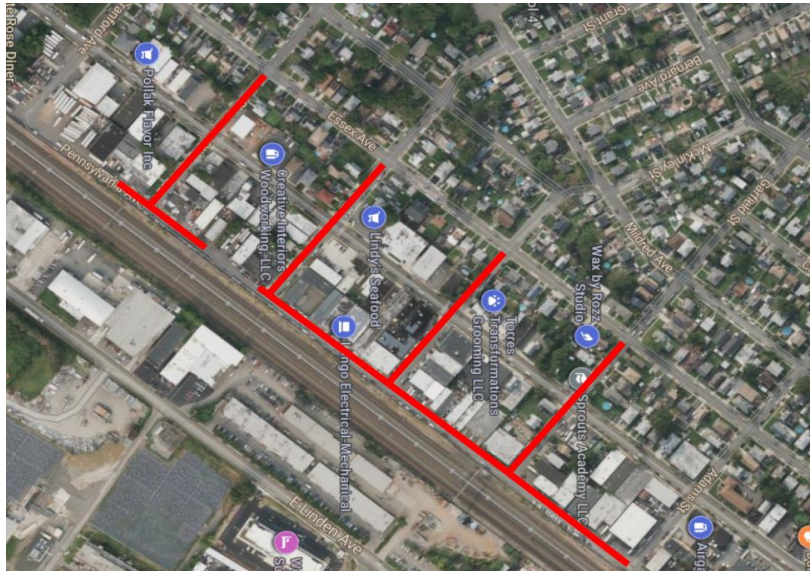

Proyecto de reemplazo de tuberías

Mapa del proyecto, calles afectadas resaltadas en rojo (arriba)

PENNSYLVANIA AVENUE

Elizabethtown Gas está mejorando el sistema de tuberías de gas natural que suministra gas natural seguro, confiable y económico a más de 300.000 clientes en todo el norte del estado de New Jersey.

El trabajo que habrá de realizarse en el vecindario forma parte del programa continuo de reemplazo de tuberías de la compañía para sustituir las tuberías principales y de servicios de gas antiguas por nuevas tuberías de material plástico más duraderas. En muchos casos, los medidores de gas se retirarán del interior de las viviendas y negocios para reubicarlos en el exterior. La reubicación del medidor de gas en el exterior proporciona mayor seguridad y confiabilidad, un acceso más fácil a los medidores en caso de emergencia o desastre natural, y mayor comodidad en el mantenimiento de los medidores sin necesidad de que los clientes estén presentes.

Nuestro compromiso

Nos esforzamos por utilizar prácticas de construcción que reducen al mínimo las molestias a los propietarios de viviendas y negocios porque entendemos que su tiempo es valioso. Valoramos su paciencia y le agradecemos que nos permita ofrecerle un servicio de gas natural seguro, confiable y económico.

Ciudad: Linden **Condado:** Union

Calles afectadas directamente

E. Elizabeth Avenue
Essex Avenue
Garfield Street
Grant Street
McKinley Street
Pennsylvania Avenue
Sherman Street

Alcance del proyecto

Reemplazo y mejora de la infraestructura de gas natural, que incluye:

- Reemplazo de tuberías de gas antiguas por nuevas tuberías de material plástico más duraderas.
- Retiro de los medidores de gas del interior de las casas y negocios para instalarlos en el exterior, y reemplazo de las líneas de servicio desde la tubería principal de gas en la calle hasta el edificio.

¿Actualmente no es cliente de Elizabethtown Gas?

¡Es el momento de considerar hacer el cambio a gas natural para su hogar o negocio!

Determine sus ahorros potenciales con nuestra calculadora de ahorro de calefacción para el hogar en elizabethtowngas.com/switch o llame al **844.886.8488** para hablar con un representante que puede ayudarlo a encaminarse hacia el ahorro de energía.

INFORMACIÓN DEL PROYECTO

Hotline: 866.767.5558

Correo electrónico: etgprojects@sjindustries.com

elizabethtowngas.com/neighborhood