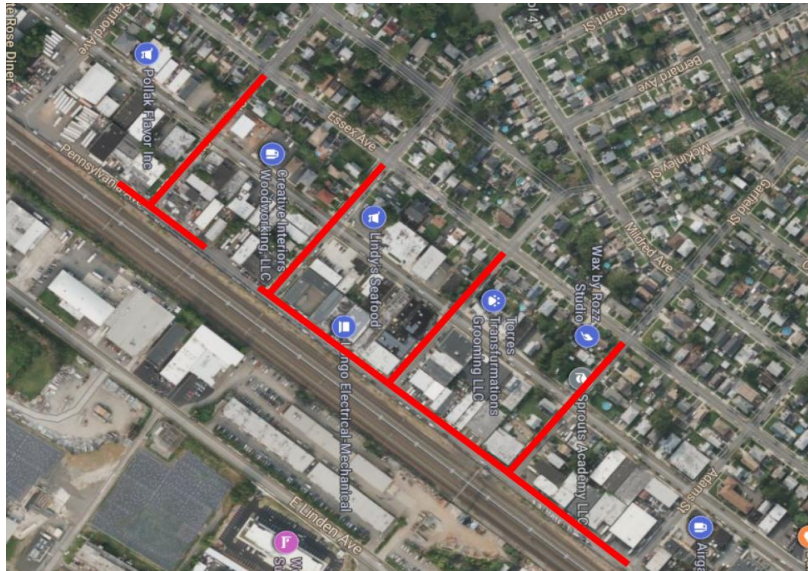

Pipeline Replacement Project

Project map, affected streets highlighted in red (above)

PENNSYLVANIA AVENUE

Elizabethtown Gas is improving our natural gas pipeline system that provides safe, reliable, affordable natural gas to more than 300,000 customers across northern New Jersey.

The work in this neighborhood is part of the company's ongoing pipeline replacement program to replace aging natural gas mains and services with new, durable plastic. In many cases, gas meters will be relocated from the inside of homes and businesses to the outside. Relocating the gas meter outside provides enhanced safety and reliability, easier access to gas meters in the event of an emergency or natural disaster, and additional convenience in meter maintenance without the need for customers to be present.

City: Linden **County:** Union

Streets Directly Affected

E. Elizabeth Avenue
Essex Avenue
Garfield Street
Grant Street
McKinley Street
Pennsylvania Avenue
Sherman Street

Project Scope

Replacing and upgrading natural gas infrastructure including:

Ciudad: Linden **Condado:** Union

Calles afectadas directamente

E. Elizabeth Avenue
Essex Avenue
Garfield Street
Grant Street
McKinley Street
Pennsylvania Avenue
Sherman Street

Alcance del proyecto

Reemplazo y mejora de la infraestructura de gas natural, que incluye: