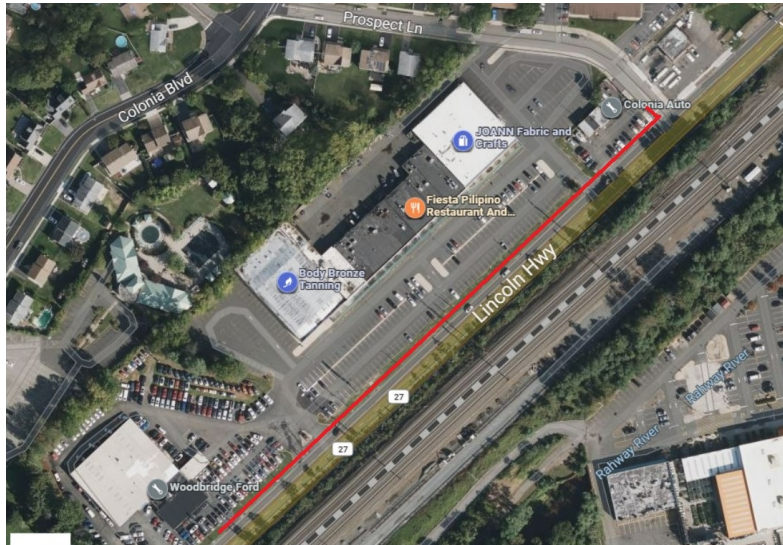

Proyecto de reemplazo de tuberías

Mapa del proyecto, calles afectadas resaltadas en rojo (arriba)

LINCOLN HIGHWAY (ROUTE 27)

Elizabethtown Gas está mejorando el sistema de tuberías de gas natural que suministra gas natural seguro, confiable y económico a más de 300,000 clientes en todo el norte del estado de New Jersey.

El trabajo que habrá de realizarse en el vecindario forma parte del programa continuo de reemplazo de tuberías de la compañía para sustituir las tuberías principales y de servicios de gas antiguas por nuevas tuberías de material plástico más duraderas. En muchos casos, los medidores de gas se retirarán del interior de las viviendas y negocios para reubicarlos en el exterior. La reubicación del medidor de gas en el exterior proporciona mayor seguridad y confiabilidad, un acceso más fácil a los medidores en caso de emergencia o desastre natural, y mayor comodidad en el mantenimiento de los medidores sin necesidad de que los clientes estén presentes.

Nuestro compromiso

Nos esforzamos por utilizar prácticas de construcción que reducen al mínimo las molestias a los propietarios de viviendas y negocios porque entendemos que su tiempo es valioso. Valoramos su paciencia y le agradecemos que nos permita ofrecerle un servicio de gas natural seguro, confiable y económico.

Ciudad: Colonia **Condado:** Middlesex

Calles afectadas directamente

Lincoln Highway (Route 27)
Prospect Lane

Alcance del proyecto

Reemplazo y mejora de la infraestructura de gas natural, que incluye:

- Reemplazo de tuberías de gas antiguas por nuevas tuberías de material plástico más duraderas.
- Retiro de los medidores de gas del interior de las casas y negocios para instalarlos en el exterior, y reemplazo de las líneas de servicio desde la tubería principal de gas en la calle hasta el edificio.

¿Actualmente no es cliente de Elizabethtown Gas?

¡Es el momento de considerar hacer el cambio a gas natural para su hogar o negocio!

Determine sus ahorros potenciales con nuestra calculadora de ahorro de calefacción para el hogar en elizabethtowngas.com/switch o llame al **844.886.8488** para hablar con un representante que puede ayudarlo a encaminarse hacia el ahorro de energía.

INFORMACIÓN DEL PROYECTO

Hotline: 866.767.5558

Correo electrónico: etgprojects@sjindustries.com

elizabethtowngas.com/neighborhood