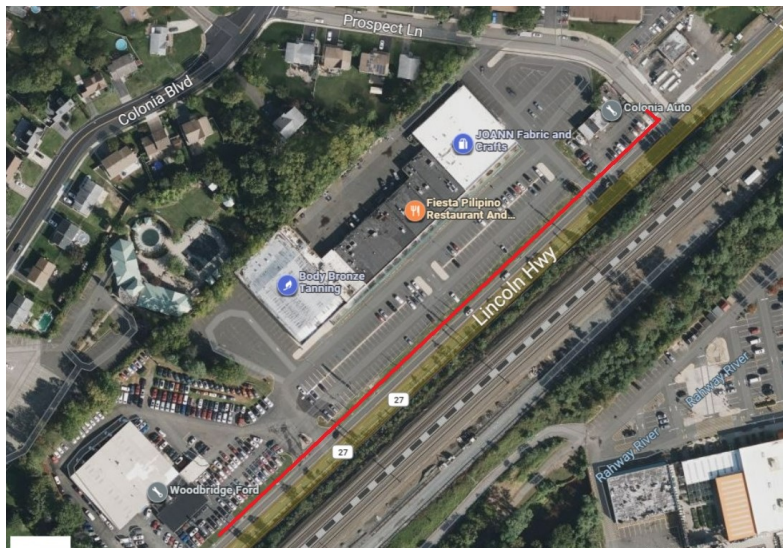

Pipeline Replacement Project

Project map, affected streets highlighted in red (above)

LINCOLN HIGHWAY (ROUTE 27)

Elizabethtown Gas is improving our natural gas pipeline system that provides safe, reliable, affordable natural gas to more than 300,000 customers across northern New Jersey.

City: Colonia **County:** Middlesex

Streets Directly Affected

Lincoln Highway (Route 27)
Prospect Lane

Project Scope

Replacing and upgrading natural gas infrastructure including:

- Replacing aging gas mains with new, durable plastic pipe.
- Relocating gas meters from inside homes and businesses to outside, and replacing service lines from the gas main in the street to the building.