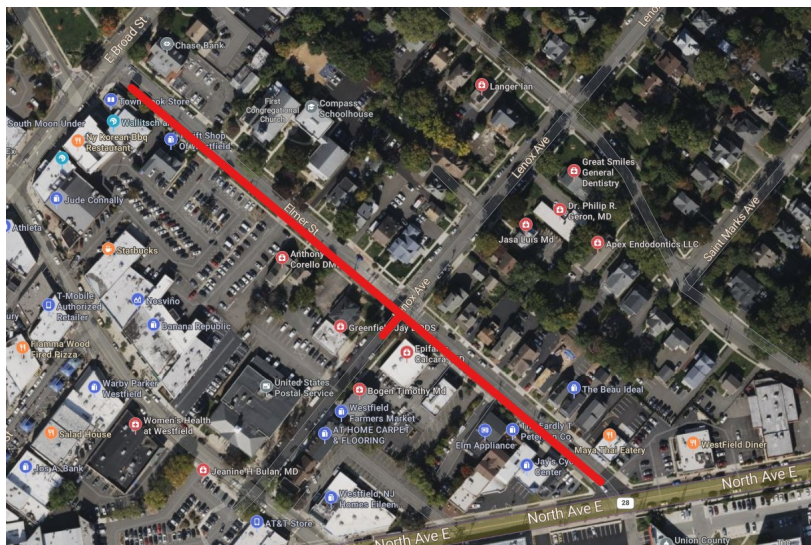

# Pipeline Replacement Project

Project map, affected streets highlighted in red (above)

## ELMER STREET

Elizabethtown Gas is improving our natural gas pipeline system that provides safe, reliable, affordable natural gas to more than 300,000 customers across northern New Jersey.

The work in this neighborhood is part of the company's ongoing pipeline replacement program to replace aging natural gas mains and services with new, durable plastic. In many cases, gas meters will be relocated from the inside of homes and businesses to the outside. Relocating the gas meter outside provides enhanced safety and reliability, easier access to gas meters in the event of an emergency or natural disaster, and additional convenience in meter maintenance without the need for customers to be present.

## Streets Directly Affected

Elmer Street  
Lenox Avenue