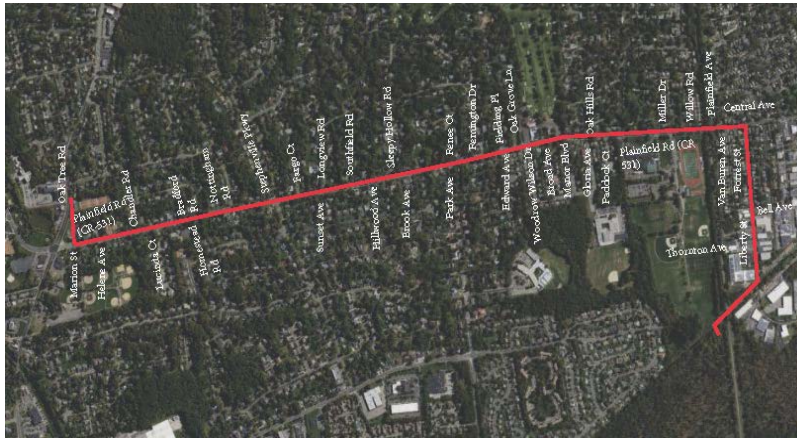

Pipeline Replacement Project

Project map, affected streets highlighted in red (above)

EDISON SYSTEM REINFORCEMENT

Elizabethtown Gas is improving our natural gas pipeline system that provides safe, reliable, affordable natural gas to more than 300,000 customers across northern New Jersey.

City: Edison/
Metuchen **County:** Middlesex

Streets Directly Affected
Central Avenue (CR-669)
Forrest Street
Liberty Street
Marion Street
Oak Tree Road
Plainfield Road

Project Scope

Replacing and upgrading natural gas infrastructure including: