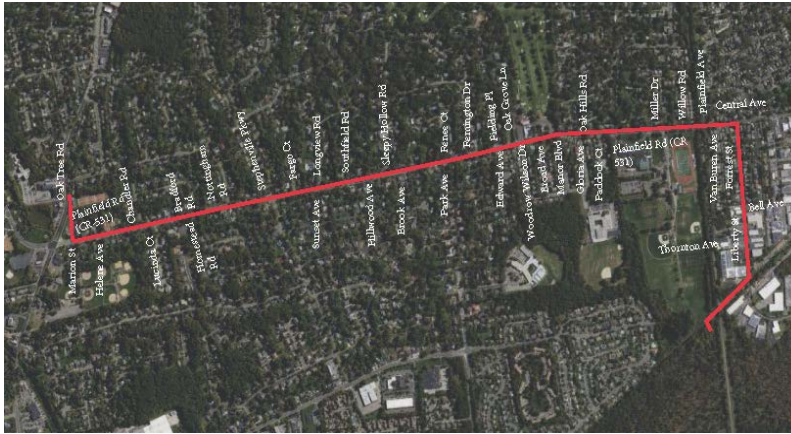

Proyecto de reemplazo de tuberías

Mapa del proyecto, calles afectadas resaltadas en rojo (arriba)

EDISON SYSTEM REINFORCEMENT

Elizabethtown Gas está mejorando el sistema de tuberías de gas natural que suministra gas natural seguro, confiable y económico a más de 300,000 clientes en todo el norte del estado de New Jersey.

El trabajo que habrá de realizarse en el vecindario forma parte del programa continuo de reemplazo de tuberías de la compañía para sustituir las tuberías principales y de servicios de gas antiguas por nuevas tuberías de material plástico más duraderas. En muchos casos, los medidores de gas se retirarán del interior de las viviendas y negocios para reubicarlos en el exterior. La reubicación del medidor de gas en el exterior proporciona mayor seguridad y confiabilidad, un acceso más fácil a los medidores en caso de emergencia o desastre natural, y mayor comodidad en el mantenimiento de los medidores sin necesidad de que los clientes estén presentes.

Nuestro compromiso

Nos esforzamos por utilizar prácticas de construcción que reducen al mínimo las molestias a los propietarios de viviendas y negocios porque entendemos que su tiempo es valioso. Valoramos su paciencia y le agradecemos que nos permita ofrecerle un servicio de gas natural seguro, confiable y económico.

Ciudad: Edison/ **Condado:** Middlesex
Metuchen

Calles afectadas directamente

Central Avenue (CR-669)
Forrest Street
Liberty Street
Marion Street
Oak Tree Road
Plainfield Road

Alcance del proyecto

Reemplazo y mejora de la infraestructura de gas natural, que incluye:

- Reemplazo de tuberías de gas antiguas por nuevas tuberías de material plástico más duraderas.
- Retiro de los medidores de gas del interior de las casas y negocios para instalarlos en el exterior, y reemplazo de las líneas de servicio desde la tubería principal de gas en la calle hasta el edificio.

¿Actualmente no es cliente de Elizabethtown Gas?

¡Es el momento de considerar hacer el cambio a gas natural para su hogar o negocio!

Determine sus ahorros potenciales con nuestra calculadora de ahorro de calefacción para el hogar en elizabethtowngas.com/switch o llame al **844.886.8488** para hablar con un representante que puede ayudarlo a encaminarse hacia el ahorro de energía.

INFORMACIÓN DEL PROYECTO

Hotline: 866.767.5558

Correo electrónico: etgprojects@sjindustries.com

elizabethtowngas.com/neighborhood