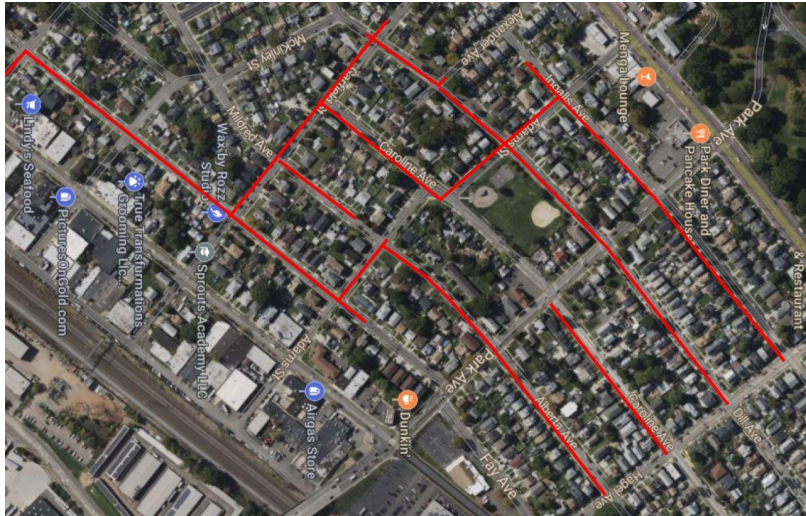

Pipeline Replacement Project

Project map, affected streets highlighted in red (above)

DILL AVENUE AND GARFIELD STREET

Elizabethtown Gas is improving our natural gas pipeline system that provides safe, reliable, affordable natural gas to more than 300,000 customers across northern New Jersey.

The work in this neighborhood is part of the company's ongoing pipeline replacement program to replace aging natural gas mains and services with new, durable plastic. In many cases, gas meters will be relocated from the inside of homes and businesses to the outside. Relocating the gas meter outside provides enhanced safety and reliability, easier access to gas meters in the event of an emergency or natural disaster, and additional convenience in meter maintenance without the need for customers to be present.

City: Linden

County: Union

Streets Directly Affected

Adams Street
 Alberta Avenue
 Alexander Avenue
 Caroline Avenue
 Dill Avenue
 Essex Avenue
 Garfield Avenue
 Grant Street
 Ingalls Avenue
 McKinley Street
 Mildred Avenue

Ciudad: Linden **Condado:** Union

Calles afectadas directamente

Adams Street
Alberta Avenue
Alexander Avenue
Caroline Avenue
Dill Avenue
Essex Avenue
Garfield Street
Grant Street
Ingalls Avenue
McKinley Street
Mildred Avenue