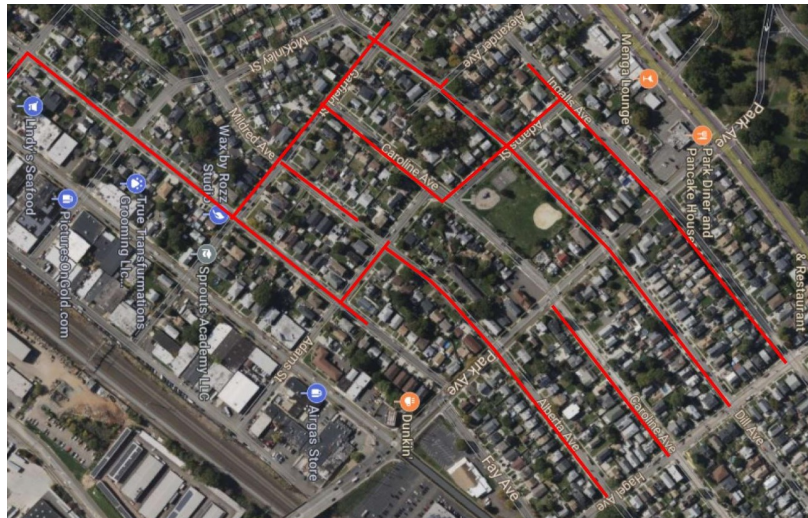

Proyecto de reemplazo de tuberías

Mapa del proyecto, calles afectadas resaltadas en rojo (arriba)

DILL AVENUE Y GARFIELD STREET

Elizabethtown Gas está mejorando el sistema de tuberías de gas natural que suministra gas natural seguro, confiable y económico a más de 300,000 clientes en todo el norte del estado de New Jersey.

El trabajo que habrá de realizarse en el vecindario forma parte del programa continuo de reemplazo de tuberías de la compañía para sustituir las tuberías principales y de servicios de gas antiguas por nuevas tuberías de material plástico más duraderas. En muchos casos, los medidores de gas se retirarán del interior de las viviendas y negocios para reubicarlos en el exterior. La reubicación del medidor de gas en el exterior proporciona mayor seguridad y confiabilidad, un acceso más fácil a los medidores en caso de emergencia o desastre natural, y mayor comodidad en el mantenimiento de los medidores sin necesidad de que los clientes estén presentes.

Nuestro compromiso

Nos esforzamos por utilizar prácticas de construcción que reducen al mínimo las molestias a los propietarios de viviendas y negocios porque entendemos que su tiempo es valioso. Valoramos su paciencia y le agradecemos que nos permita ofrecerle un servicio de gas natural seguro, confiable y económico.

Ciudad: Linden **Condado:** Union

Calles afectadas directamente

Adams Street
Alberta Avenue
Alexander Avenue
Caroline Avenue
Dill Avenue
Essex Avenue
Garfield Street
Grant Street
Ingalls Avenue
McKinley Street
Mildred Avenue

Alcance del proyecto

Reemplazo y mejora de la infraestructura de gas natural, que incluye:

- Reemplazo de tuberías de gas antiguas por nuevas tuberías de material plástico más duraderas.
- Retiro de los medidores de gas del interior de las casas y negocios para instalarlos en el exterior, y reemplazo de las líneas de servicio desde la tubería principal de gas en la calle hasta el edificio.

¿Actualmente no es cliente de Elizabethtown Gas?

¡Es el momento de considerar hacer el cambio a gas natural para su hogar o negocio!

Determine sus ahorros potenciales con nuestra calculadora de ahorro de calefacción para el hogar en elizabethtowngas.com/switch o llame al **844.886.8488** para hablar con un representante que puede ayudarlo a encaminarse hacia el ahorro de energía.

INFORMACIÓN DEL PROYECTO

Hotline: 866.767.5558

Correo electrónico: etgprojects@sjindustries.com

elizabethtowngas.com/neighborhood