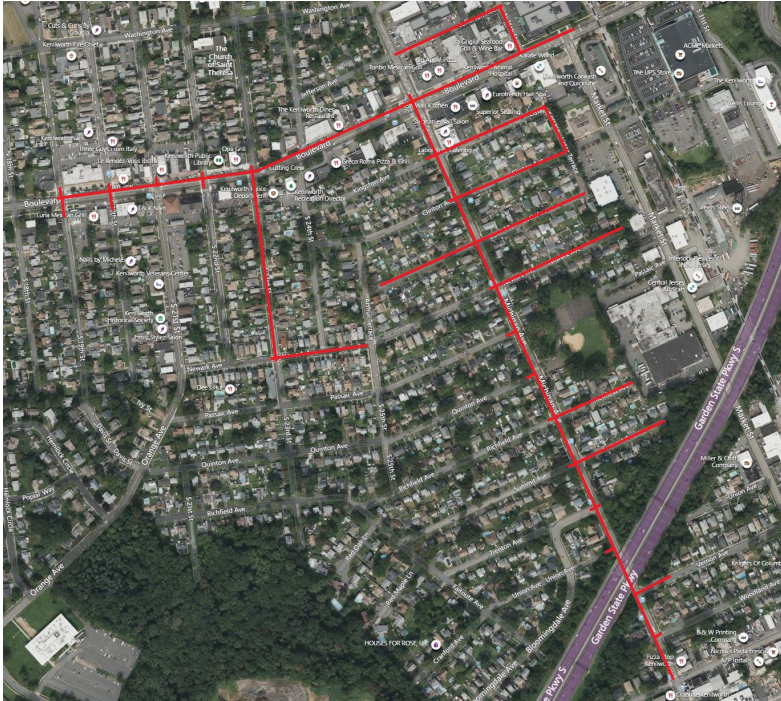

Pipeline Replacement Project

Project map, affected streets highlighted in red (above)

MICHIGAN AVENUE AND KENILWORTH BOULEVARD

Elizabethtown Gas is improving our natural gas pipeline system that provides safe and reliable natural gas to more than 300,000 customers across northern New Jersey.

The work in this neighborhood is part of the company's ongoing pipeline replacement program to replace aging natural gas mains and services with new, durable plastic. In many cases, gas meters will be relocated from the inside of homes and businesses to the outside. Relocating the gas meter outside provides enhanced safety and reliability, easier access to gas meters in the event of an emergency or natural disaster, and additional convenience in meter maintenance without the need for customers to be present.

City
Kenilworth

County
Union

Streets Directly Affected

Boulevard
Clinton Avenue
Jefferson Avenue
Kingston Avenue
Monmouth Avenue
N. 21st Street
N. 26th Street
N. Michigan Avenue
Newark Avenue
Richfield Avenue
S. Michigan Avenue
Summit Avenue