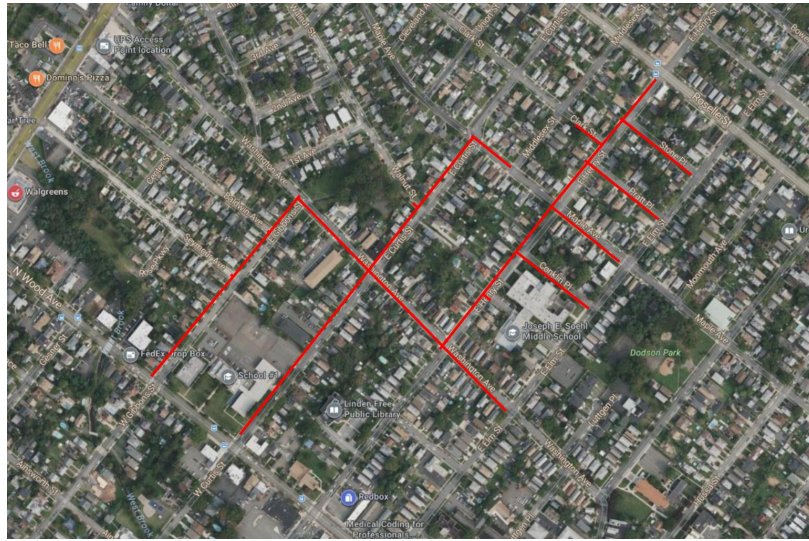

Pipeline Replacement Project

Project map, affected streets highlighted in red (above)

E. CURTIS STREET AND E. HENRY STREET

Elizabethtown Gas is improving our natural gas pipeline system that provides safe, reliable, affordable natural gas to more than 300,000 customers across northern New Jersey.

The work in this neighborhood is part of the company's ongoing pipeline replacement program to replace aging natural gas mains and services with new, durable plastic. In many cases, gas meters will be relocated from the inside of homes and businesses to the outside. Relocating the gas meter outside provides enhanced safety and reliability, easier access to gas meters in the event of an emergency or natural disaster, and additional convenience in meter maintenance without the need for customers to be present.

City: Linden **County:** Union

Streets Directly Affected

Baldwin Avenue	Maple Avenue
Clark Street	Pratt Place
Coke Place	Seymour Avenue
Conklin Place	Stone Place
E. Curtis Street	Walnut Street
E. Gibbons Street	Washington Avenue
E. Henry Street	

Ciudad: Linden **Condado:** Union

Calles afectadas directamente

Baldwin Avenue	Maple Avenue
Clark Street	Pratt Place
Coke Place	Seymour Avenue
Conklin Place	Stone Place
E. Curtis Street	Walnut Street
E. Gibbons Street	Washington Avenue
E. Henry Street	