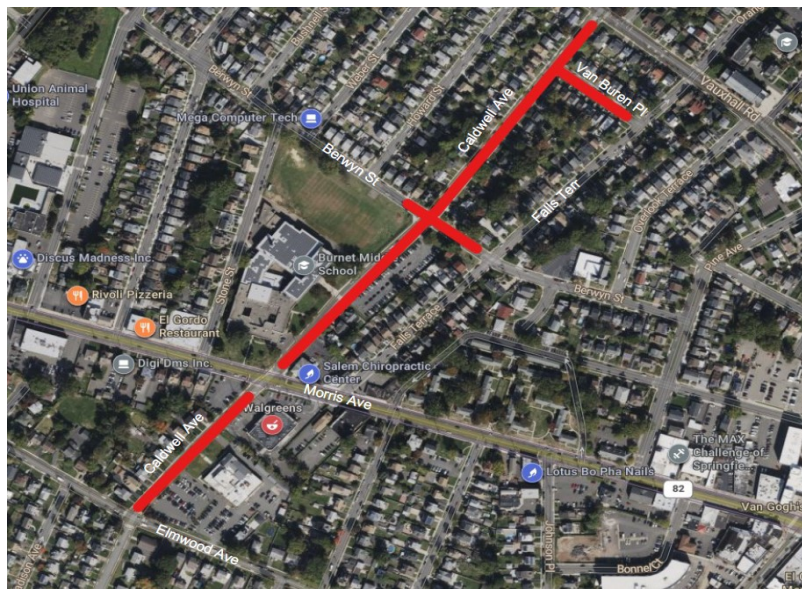

Proyecto de reemplazo de tuberías

Mapa del proyecto, calles afectadas resaltadas en rojo (arriba)

CALDWELL AVENUE Y VAN BUREN PLACE

Elizabethtown Gas está mejorando el sistema de tuberías de gas natural que suministra gas natural seguro, confiable y económico a más de 300,000 clientes en todo el norte del estado de New Jersey.

El trabajo que habrá de realizarse en el vecindario forma parte del programa continuo de reemplazo de tuberías de la compañía para sustituir las tuberías principales y de servicios de gas antiguas por nuevas tuberías de material plástico más duraderas. En muchos casos, los medidores de gas se retirarán del interior de las viviendas y negocios para reubicarlos en el exterior. La reubicación del medidor de gas en el exterior proporciona mayor seguridad y confiabilidad, un acceso más fácil a los medidores en caso de emergencia o desastre natural, y mayor comodidad en el mantenimiento de los medidores sin necesidad de que los clientes estén presentes.

Nuestro compromiso

Nos esforzamos por utilizar prácticas de construcción que reducen al mínimo las molestias a los propietarios de viviendas y negocios porque entendemos que su tiempo es valioso. Valoramos su paciencia y le agradecemos que nos permita ofrecerle un servicio de gas natural seguro, confiable y económico.

Ciudad: Union **Condado:** Union

Calles afectadas directamente

Berwyn Street
Caldwell Avenue
Morris Avenue
Van Buren Place

Alcance del proyecto

Reemplazo y mejora de la infraestructura de gas natural, que incluye:

- Reemplazo de tuberías de gas antiguas por nuevas tuberías de material plástico más duraderas.
- Retiro de los medidores de gas del interior de las casas y negocios para instalarlos en el exterior, y reemplazo de las líneas de servicio desde la tubería principal de gas en la calle hasta el edificio.

¿Actualmente no es cliente de Elizabethtown Gas?

¡Es el momento de considerar hacer el cambio a gas natural para su hogar o negocio!

Determine sus ahorros potenciales con nuestra calculadora de ahorro de calefacción para el hogar en elizabethtowngas.com/switch o llame al **844.886.8488** para hablar con un representante que puede ayudarlo a encaminarse hacia el ahorro de energía.

INFORMACIÓN DEL PROYECTO

Hotline: 866.767.5558

Correo electrónico: etgprojects@sjindustries.com

elizabethtowngas.com/neighborhood