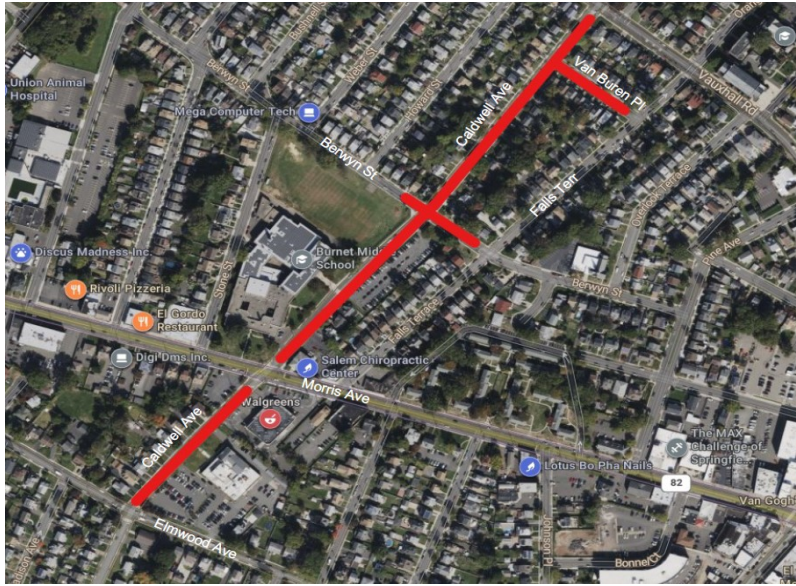

Pipeline Replacement Project

Project map, affected streets highlighted in red (above)

CALDWELL AVENUE AND VAN BUREN PLACE

Elizabethtown Gas is improving our natural gas pipeline system that provides safe, reliable, affordable natural gas to more than 300,000 customers across northern New Jersey.

The work in this neighborhood is part of the company's ongoing pipeline replacement program to replace aging natural gas mains and services with new, durable plastic. In many cases, gas meters will be relocated from the inside of homes and businesses to the outside. Relocating the gas meter outside provides enhanced safety and reliability, easier access to gas meters in the event of an emergency or natural disaster, and additional convenience in meter maintenance without the need for customers to be present.

City: Union

County: Union

Streets Directly Affected

Berwyn Street
Caldwell Avenue
Morris Avenue
Van Buren Place

Project Scope

Replacing and upgrading natural gas infrastructure including:

- Replacing aging gas mains with new, durable plastic pipe.
- Relocating gas meters from inside homes and businesses to outside, and replacing service lines from the gas main in the street to the building.